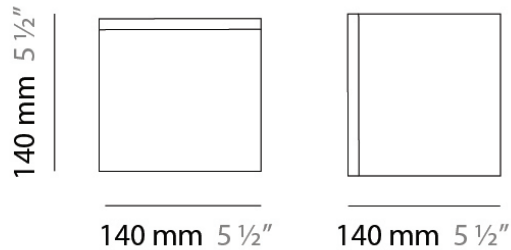

D83003

PROJECT	
TYPE	
NOTES	
QUANTITY	
DATE	

GENERAL

Series: Kubik
Brand: Panzeri
Division: Design
Mounting Type: Surface
Mounting Location: Ceiling
Subcategory: Ambient

PHYSICAL

Shape: Square
Length (mm): 140
Length (in): 5 ½
Width (mm): 140
Width (in): 5 ½
Height (mm): 140
Height (in): 5 ½
Extension (mm): 140
Extension (in): 5 ½
Light Distribution: Omnidirectional
Weight (kg): 1.50
Weight (lbs): 3.30
Diffuser: Matte White Blown Glass
Fixture Finish: WHI
Fixture Material: Metal

ELECTRICAL

Number of Lamps: 1
Lamp Type: LED Retrofit
Lamp Shape: T4
Bulb Included: Bulb Not Included
Total Output Wattage (W): '3
Max. Wattage Per Lamp (W): 3
Lamp Base: G9
Input Voltage (V): 120

LED

OPTICAL

RATINGS AND CERTIFICATIONS

Certified By: CSA Certified to UL and CSA Standards
IP rating: IP40