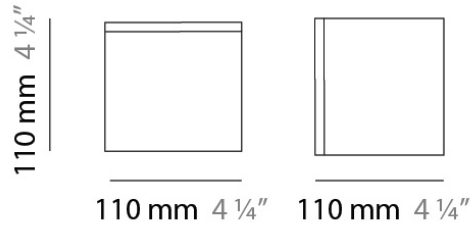

D83279

PROJECT _____

TYPE _____

NOTES _____

QUANTITY _____

DATE _____

GENERAL

Series: Kubik
Brand: Panzeri
Division: Design
Mounting Type: Surface
Mounting Location: Ceiling
Subcategory: Ambient

PHYSICAL

Shape: Square
Length (mm): 110
Length (in): 4 ⁵/₁₆
Width (mm): 110
Width (in): 4 ⁵/₁₆
Height (mm): 110
Height (in): 4 ⁵/₁₆
Light Distribution: Omnidirectional
Weight (kg): 0.66
Weight (lbs): 1.45
Diffuser: Matte White Blown Glass
Fixture Finish: WHI
Fixture Material: Metal

ELECTRICAL

Input Wattage Range: 1 - 9 W
Lamp Type: LED
Input Wattage (W): 9.5
Total Output Wattage (W): 9
Dimming: Non-Dimmable
Driver Included: Yes
Driver Location: Integrated
Driver Type: Constant Current - 120Vac
Driver Class: Class 2
Input Voltage (V): 120 - 277
Constant Current (mA): 250
Upon Request: (Not included - see components) Remote: 0-10Vdc dimming / Phase dimming @120Vac only / Non-dimming 1

LED

Color Temperature (°K): 3000
Max. Delivered Lumen (lm): 667
CRI: >80 CRI
Lamp Life (hrs): 60000

OPTICAL

RATINGS AND CERTIFICATIONS

Certified By: CSA Certified to UL and CSA Standards
IP rating: IP40