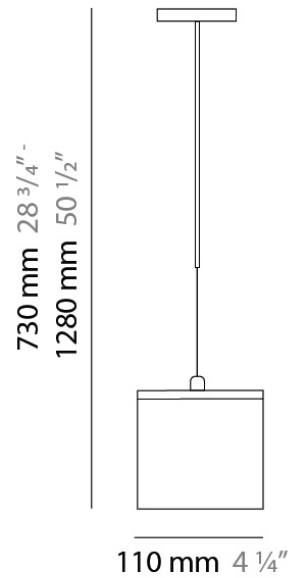

KUBIK SUSPENSION

D81433

GENERAL

Series: Kubik
Brand: Panzeri
Division: Design
Mounting Type: Suspension
Mounting Location: Ceiling
Subcategory: Pendant

PHYSICAL

Shape: Square
Length (mm): 110
Length (in): 4 ⁵/₁₆
Width (mm): 110
Width (in): 4 ⁵/₁₆
Height (mm): 730
Height (in): 28 ³/₄
Max. Overall Height (mm): 1283
Max. Overall Height (in): 50 ¹/₂
Light Distribution: Omnidirectional
Weight (kg): 1.56
Weight (lbs): 3.43
Diffuser: Matte White Blown Glass
Fixture Finish: WHI
Fixture Material: Metal

ELECTRICAL

Input Wattage Range: 10 - 19 W
Lamp Type: LED
Input Wattage (W): 9.5
Total Output Wattage (W): 8
Dimming: Non-Dimmable
Driver Included: Yes
Driver Location: Integrated
Driver Type: Constant Current - 120Vac
Driver Class: Class 2
Input Voltage (V): 120 - 277
Constant Current (mA): 500
Upon Request: (Not included - see components) Remote: 0-10Vdc dimming / Phase dimming @120Vac only / Non-dimming 1

LED

Number of LEDs: 1
Color Temperature (°K): 3000
Max. Delivered Lumen (lm): 1080
CRI: >80 CRI
Lamp Life (hrs): 60000

OPTICAL

RATINGS AND CERTIFICATIONS

Certified By: CSA Certified to UL and CSA Standards
IP rating: IP40

PROJECT	_____
TYPE	_____
NOTES	_____
QUANTITY	_____
DATE	_____