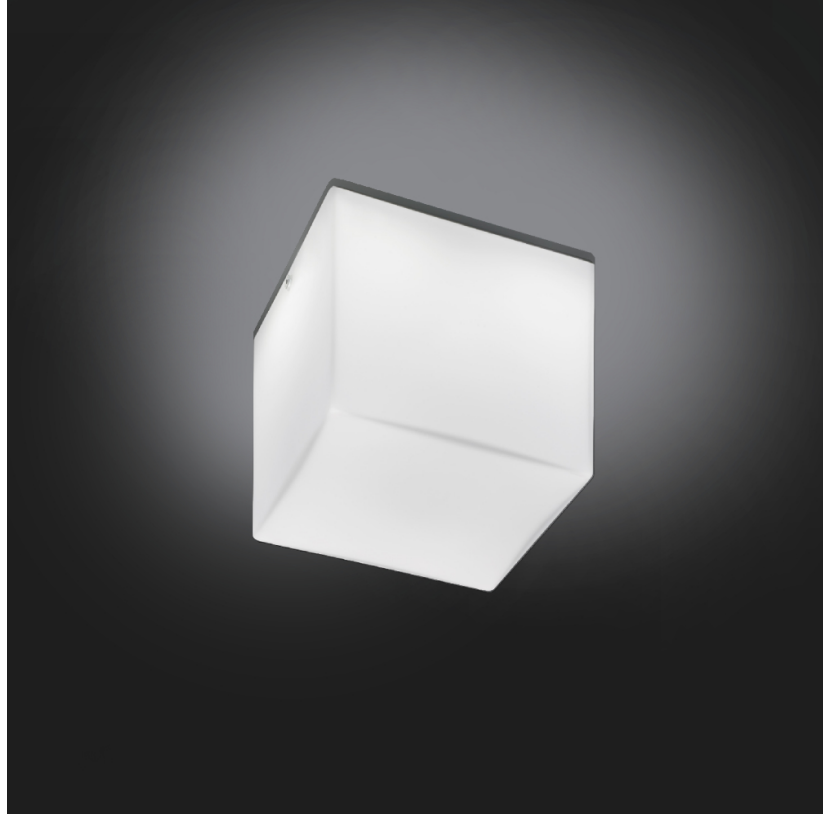

D83279

PROJECT _____

TYPE _____

NOTES _____

QUANTITY _____

DATE _____

GENERAL

Series: Kubik
Brand: Panzeri
Division: Design
Mounting Type: Surface
Mounting Location: Ceiling
Subcategory: Ambient

PHYSICAL

Shape: Square
Length (mm): 110
Length (in): 4 ⁵/₁₆
Width (mm): 110
Width (in): 4 ⁵/₁₆
Height (mm): 110
Height (in): 4 ⁵/₁₆
Light Distribution: Omnidirectional
Weight (kg): 0.66
Weight (lbs): 1.45
Diffuser: Matte White Blown Glass
Fixture Finish: WHI
Fixture Material: Metal

ELECTRICAL

Input Wattage Range: 1 - 9 W
Lamp Type: LED
Input Wattage (W): 9.5
Total Output Wattage (W): 9
Dimming: Non-Dimmable
Driver Included: Yes
Driver Location: Integrated
Driver Type: Constant Current - 120Vac
Driver Class: Class 2
Input Voltage (V): 120 - 277
Constant Current (mA): 250
Upon Request: (Not included - see components) Remote: 0-10Vdc dimming / Phase dimming @120Vac only / Non-dimming 1

LED

Color Temperature (°K): 3000
Max. Delivered Lumen (lm): 667
CRI: >80 CRI
Lamp Life (hrs): 60000

OPTICAL

RATINGS AND CERTIFICATIONS

Certified By: CSA Certified to UL and CSA Standards
IP rating: IP40